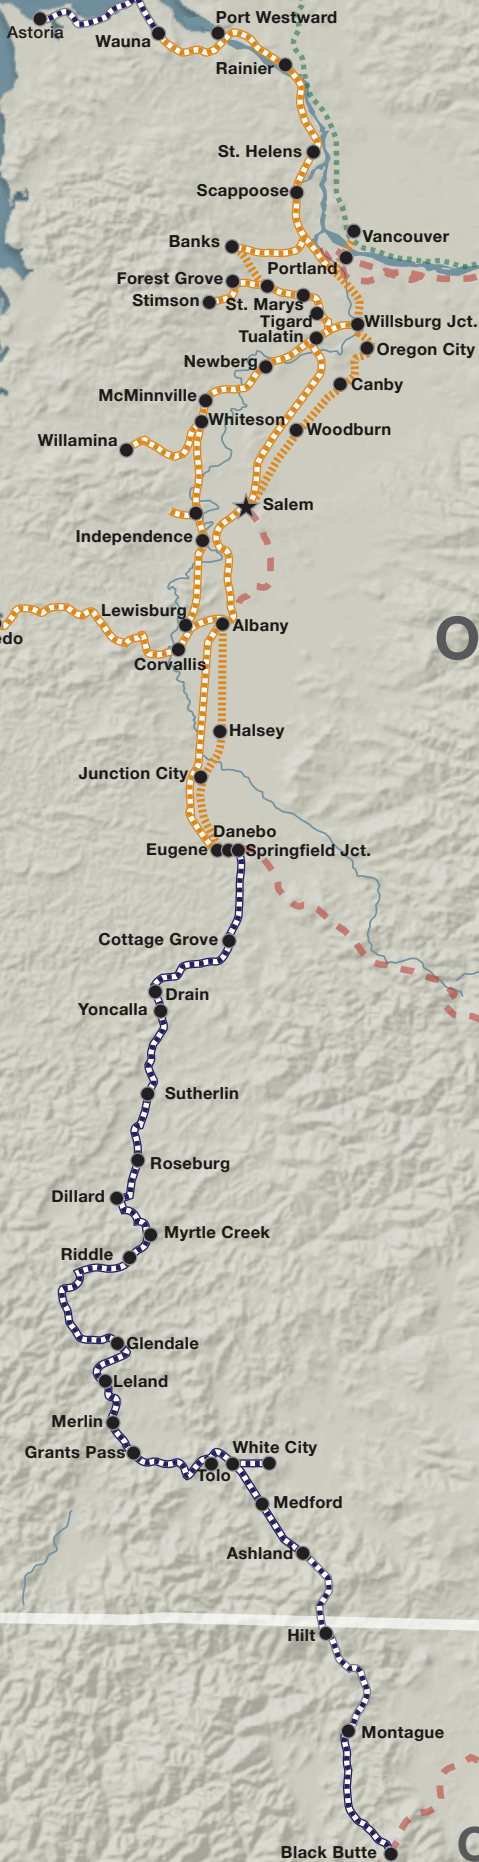

Washington

Oregon

California

Genesee & Wyoming Railroads in Oregon

-  CORP
Central Oregon & Pacific Railroad
-  PNWR
Portland & Western Railroad
- Dashed line indicates Trackage Rights; gray line indicates Out of Service.
-  BNSF Railway
-  Union Pacific

Portland & Western Railroad, Inc.
Willamette & Pacific Railroad, Inc.

 **PORT OF PORTLAND**

Copyright ©2014 Port of Portland
Last modified: 2/2/2016