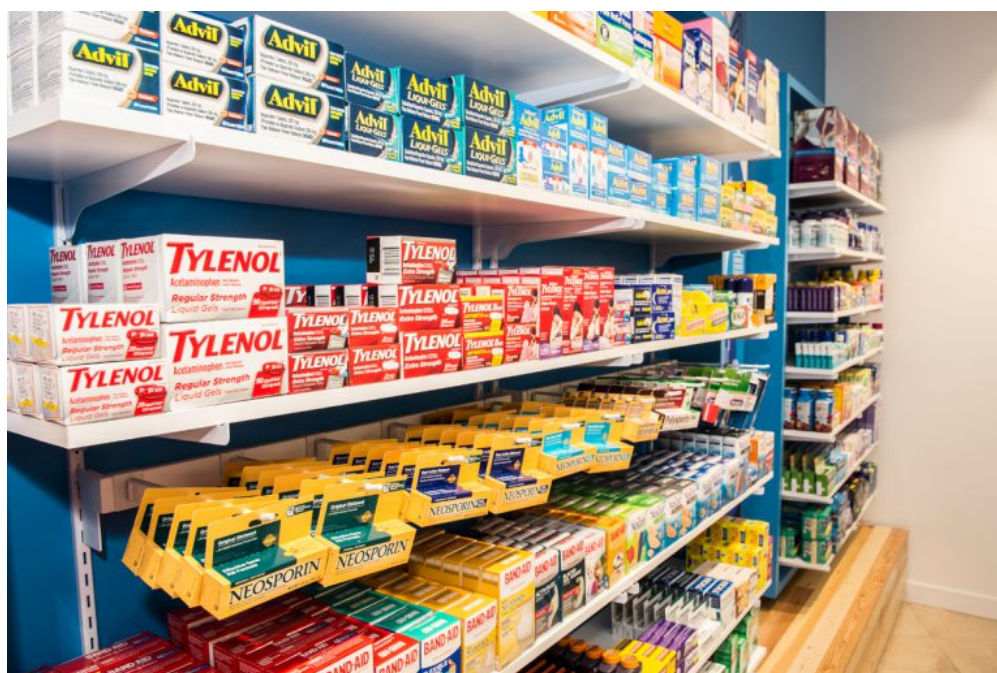

Most popular items:

- Sudafed PE
- Kleenex
- Ricola
- Advil
- Face masks

Located just past the ABC security checkpoint, Providence offers more than just over-the-counter health and wellness products. The clinic also features a telehealth kiosk where users can connect via video conference with a medical professional.